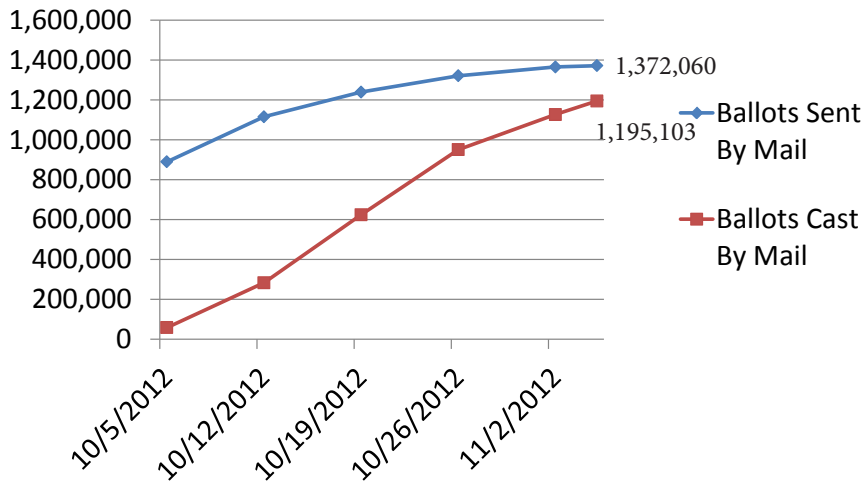

Voting in Ohio: By the Numbers

Absentee By Mail Voters (including military and overseas)

	Ballots Sent By Mail	Ballots Cast By Mail	Percentage Cast
10/5/2012	889,496	58,173	6.54%
10/12/2012	1,115,461	282,907	25.36%
10/19/2012	1,239,500	624,037	50.35%
10/26/2012	1,321,237	950,544	71.94%
11/02/2012	1,365,413	1,126,735	82.52%
11/05/2012	1,372,060	1,195,103	87.10%

Absentee In Person Voters (including military and overseas)

	Ballots Cast In-Person
10/5/2012	59,369
10/12/2012	124,097
10/19/2012	189,227
10/26/2012	306,776
11/02/2012	495,537
11/05/2012	592,243